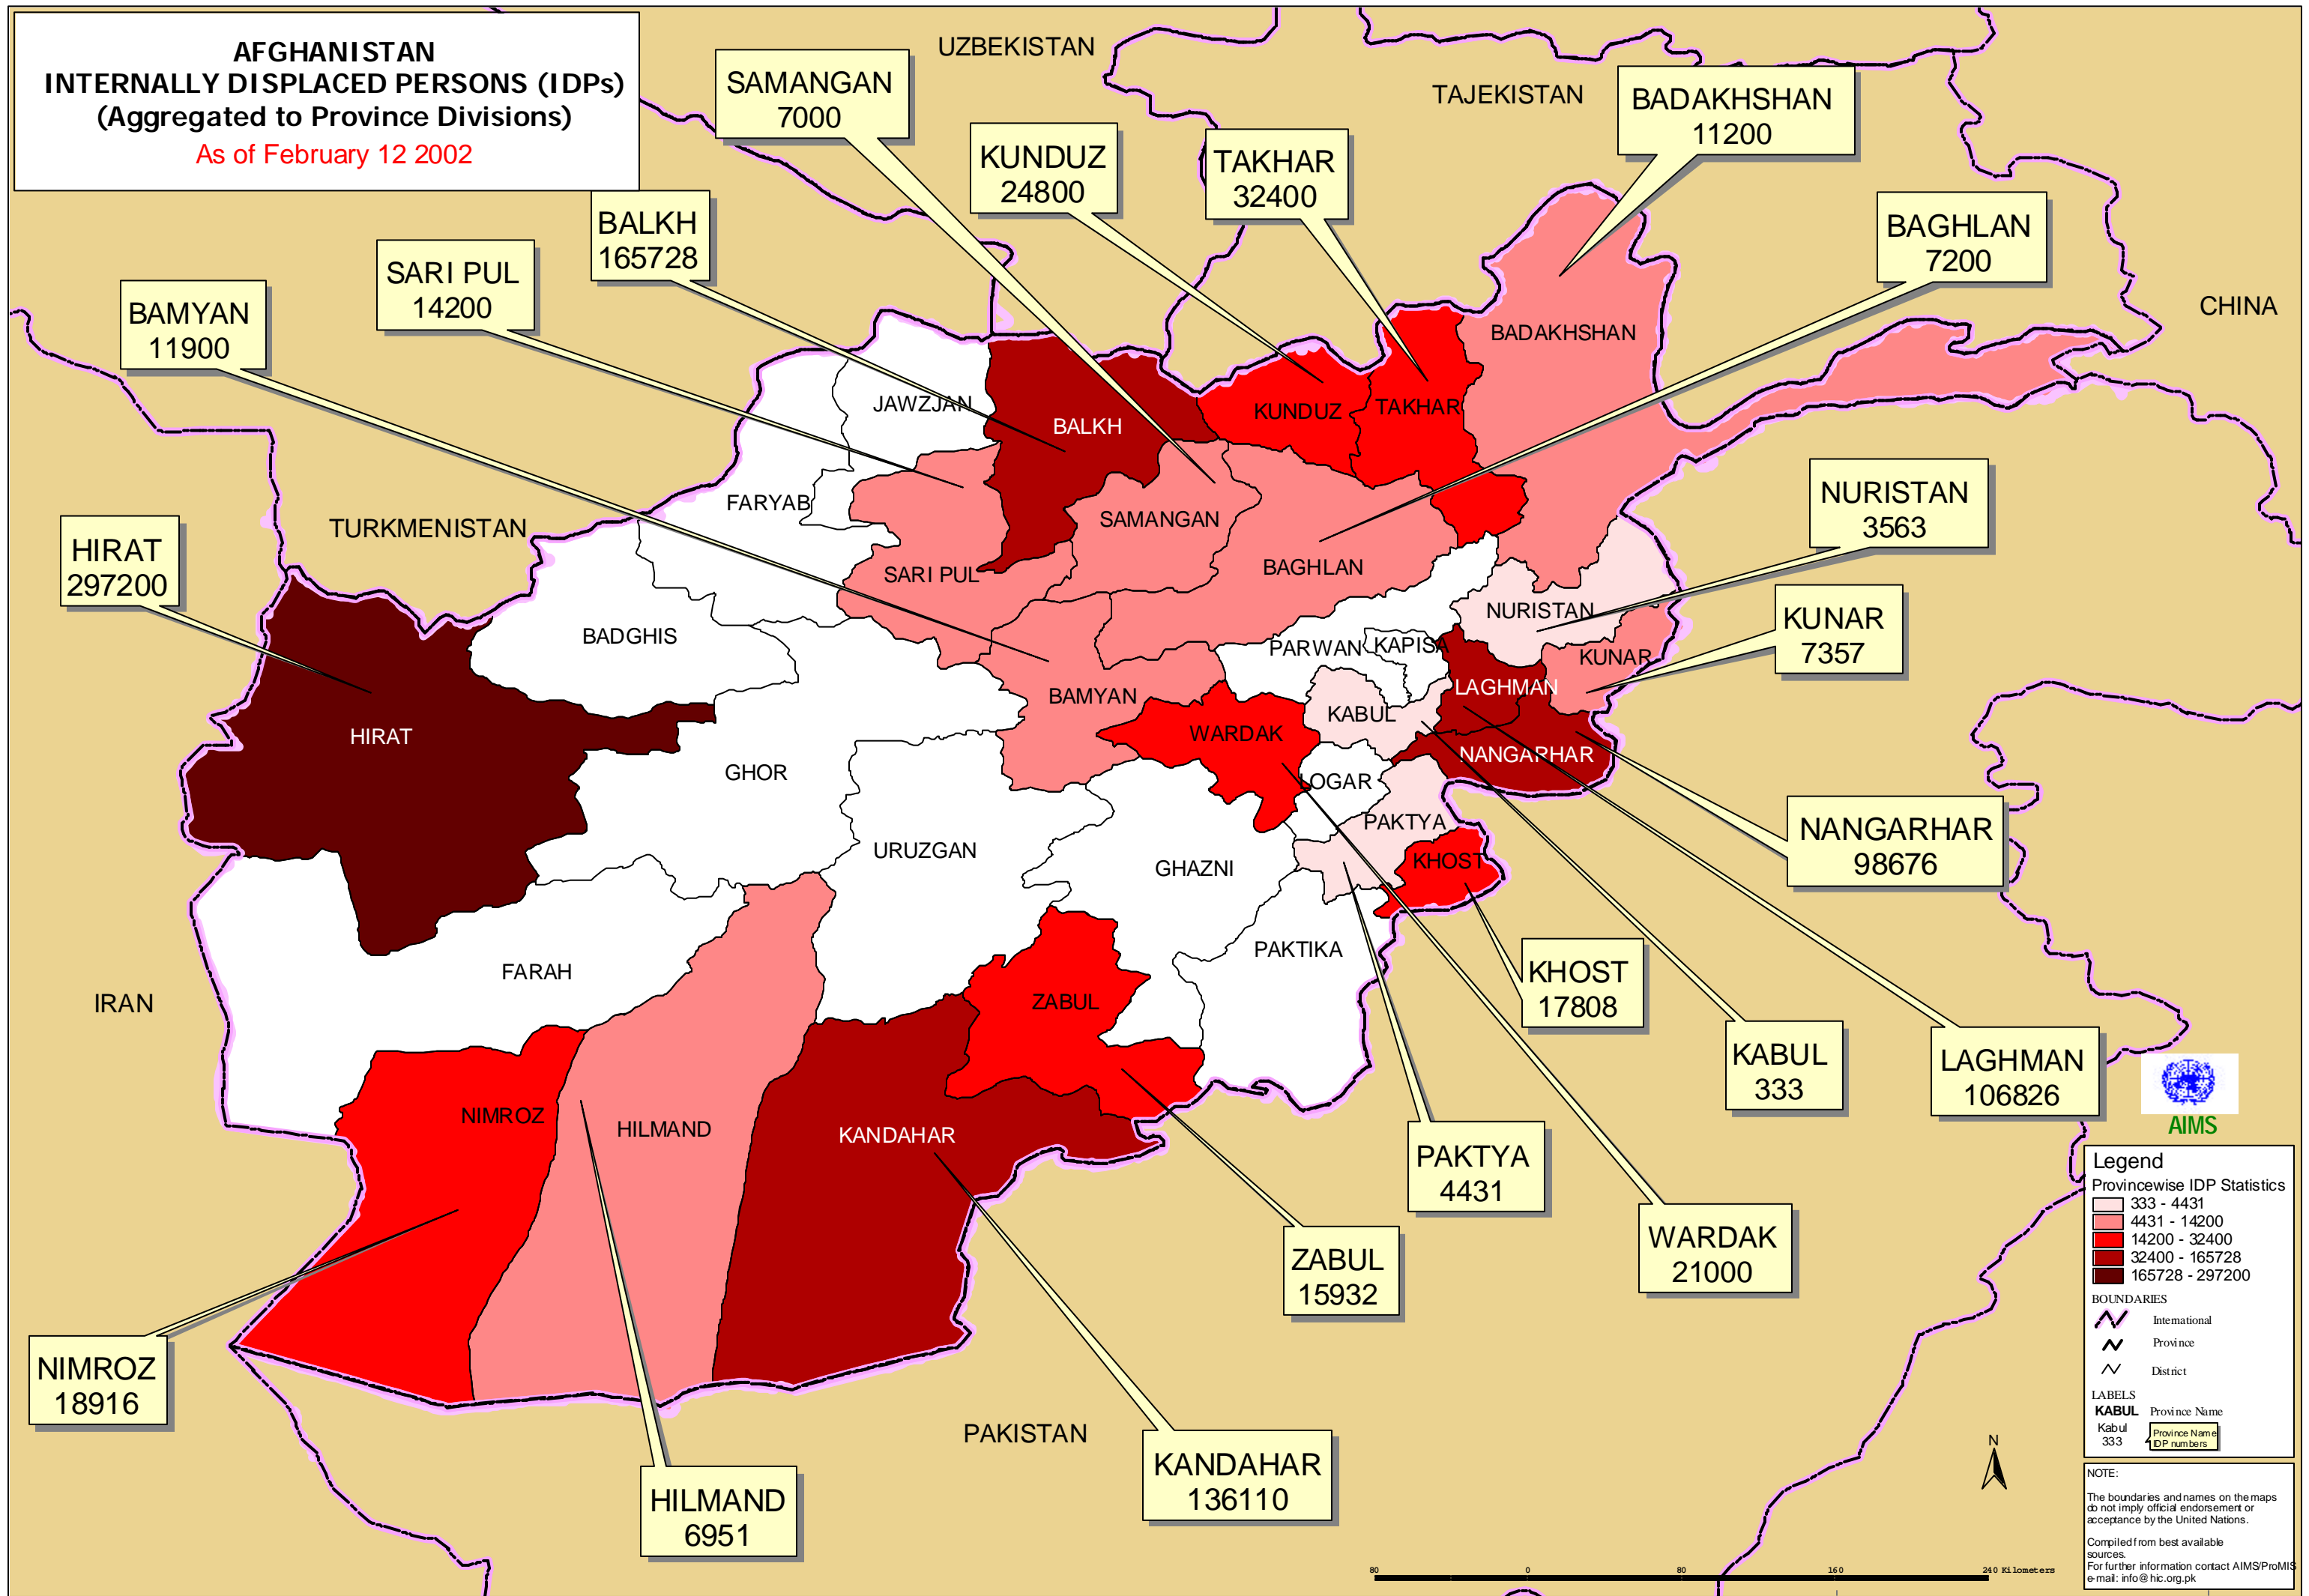

**AFGHANISTAN
INTERNALLY DISPLACED PERSONS (IDPs)
(Aggregated to Province Divisions)**

As of February 12 2002

Legend

Provincewise IDP Statistics

- 333 - 4431
- 4431 - 14200
- 14200 - 32400
- 32400 - 165728
- 165728 - 297200

BOUNDARIES

- International
- Province
- District

LABELS

KABUL Province Name
Kabul Province Name
333 IDP numbers

NOTE:

The boundaries and names on the maps do not imply official endorsement or acceptance by the United Nations.